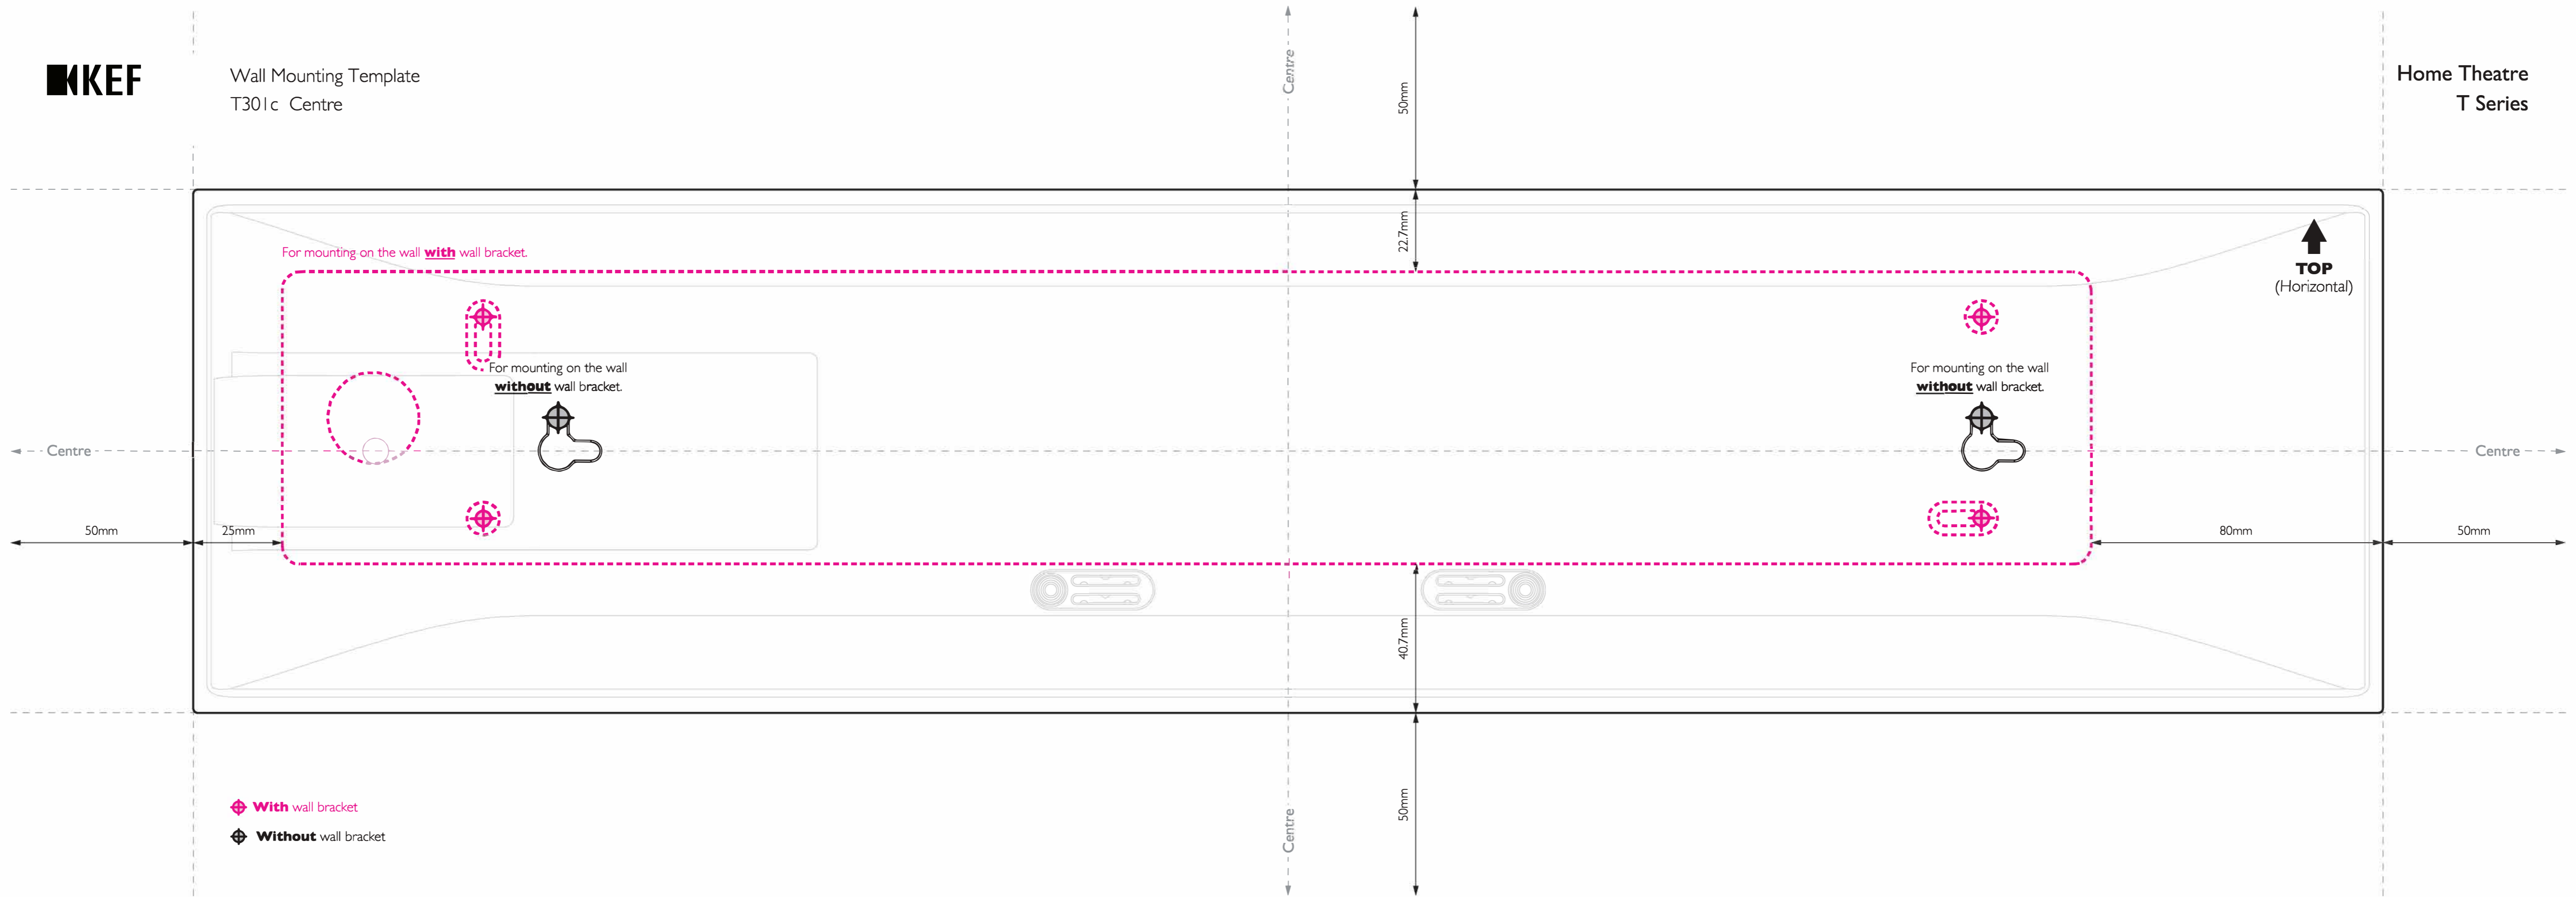

⊕ With wall bracket
⊖ Without wall bracket

Wall Mounting Template
T301c Centre

Home Theatre
T Series

-  With wall bracket
-  Without wall bracket